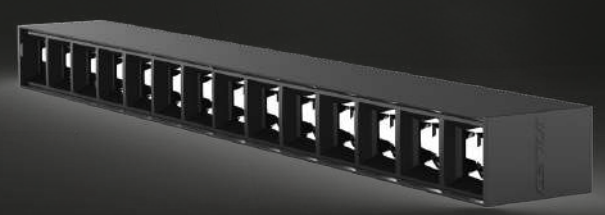

BODY	ALUMINUM AW-6063
OPTIC	LINEAR LENS+REFLECTOR DAISY
BODY COLOR (RAL)	On request
INGRESS PROTECTION	IP 20
SYSTEM POWER	up to 40 W per meter
POWER SUPPLY	HELVAR (Finland)
POWER FACTOR	>97
FLICKERING	1-3 %
LED SMD2835	SAMSUNG, SEUOL
COLOR TEMPERATURE	3000, 4000, 5000 K
STANDART	LM-80
COLOR RENDERING INDEX	>85-97 Ra
BEAM ANGLE	35°, 50°, 80°, 25x70°, 110°, Acmetric
LUMINOUS FLUX	ONE-SIDE/TWO-SIDE
WARRANTY	from 36 months
DIMENSIONS	H70xW46xL up to 6000 mm
MOUNTING	pendant, bracket