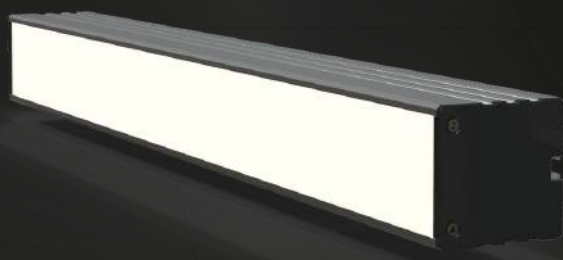

A modern office interior with a dark, industrial aesthetic. The ceiling features exposed ductwork and several long, linear LED light fixtures that cast a soft glow. In the foreground, a dark blue sofa with colorful cushions is visible. The background shows a glass-walled meeting room with tables and chairs. The overall atmosphere is sleek and contemporary.

inled.com.ua

LINEAR LIGHT INF-LED

BODY	ALUMINUM AW-6063
OPTIC	OPAL POLYCARBONATE
BODY COLOR (RAL)	On request
INGRESS PROTECTION	IP 42
SYSTEM POWER	up to 40 W per meter
POWER SUPPLY	HELVAR (Finland)
POWER FACTOR	>97
FLICKERING	1-3 %
LED SMD2835	SAMSUNG, SEUOL
COLOR TEMPERATURE	3000, 4000, 5000 K
STANDART	LM-80
COLOR RENDERING INDEX RA	>85-97 Ra
BEAM ANGLE	110°
WARRANTY	from 36 months
DIMENSIONS	H64xW63xL up to 6000 mm
MOUNTING OPTIONS	pendant, bracket

LINEAR LIGHT INF-LED-N

BODY	ALUMINUM AW-6063
OPTIC	OPAL POLYCARBONATE
BODY COLOR (RAL)	On request
INGRESS PROTECTION	IP 42
SYSTEM POWER	up to 40 W per meter
POWER SUPPLY	HELVAR (Finland)
POWER FACTOR	>97
FLICKERING	1-3 %
LED SMD2835	SAMSUNG, SEUOL
COLOR TEMPERATURE	3000, 4000, 5000 K
STANDART	LM-80
COLOR RENDERING INDEX	>85-97 Ra
BEAM ANGLE	110°
WARRANTY	from 36 months
DIMENSIONS	H70xW50xL up to 6000 mm
MOUNTING	pendant, bracket

LINEAR LIGHT INF-FCD

BODY	ALUMINUM AW-6063
OPTIC	CLEAR POLYCARBONATE
BODY COLOR (RAL)	On request
INGRESS PROTECTION	IP 65
SYSTEM POWER	up to 80 W per meter
POWER SUPPLY	HELVAR (Finland)
POWER FACTOR	>97
FLICKERING	1-3 %
LED SMD2835	SAMSUNG, SEUOL
COLOR TEMPERATURE	3000, 4000, 5000 K
STANDART	LM-80
COLOR RENDERING INDEX	>85 -97 Ra
BEAM ANGLE	120°
WARRANTY	from 36 months
DIMENSIONS	H74xW80xL up to 3000 mm
MOUNTING	pendant, bracket