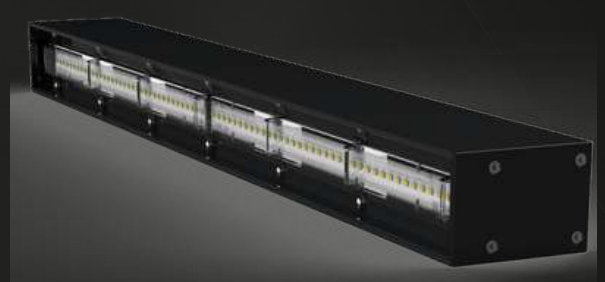

LINEAR LIGHT INF-FCD

BODY	ALUMINUM AW-6063
OPTIC	CLEAR POLYCARBONATE
BODY COLOR (RAL)	On request
INGRESS PROTECTION	IP 65
SYSTEM POWER	up to 80 W per meter
POWER SUPPLY	HELVAR (Finland)
POWER FACTOR	>97
FLICKERING	1-3 %
LED SMD2835	SAMSUNG, SEUOL
COLOR TEMPERATURE	3000, 4000, 5000 K
STANDART	LM-80
COLOR RENDERING INDEX	>85 -97 Ra
BEAM ANGLE	120°
WARRANTY	from 36 months
DIMENSIONS	H74xW80xL up to 3000 mm
MOUNTING	pendant, bracket

LINEAR LIGHT INF-FCD-LENS

BODY	ALUMINUM AW-6063
OPTIC	LENS
BODY COLOR (RAL)	On request
INGRESS PROTECTION	IP 65
SYSTEM POWER	up to 80 W per meter
POWER SUPPLY	Mean Well
POWER FACTOR	>97
FLICKERING	1-3 %
LED SMD2835	SEUOL
COLOR TEMPERATURE	3000, 4000, 5000 K
STANDART	LM-80
COLOR RENDERING INDEX	>85-97 Ra
BEAM ANGLE	to order
WARRANTY	from 36 months
DIMENSIONS	H74xW80xL up to 3000 mm
MOUNTING	pendant, bracket

LINEAR LIGHT INF-LED-TRUNK

BODY	ALUMINUM AW-6063
OPTIC	OPAL POLYCARBONATE
BODY COLOR (RAL)	On request
INGRESS PROTECTION	IP 20
SYSTEM POWER	up to 40 W per meter
POWER SUPPLY	HELVAR (Finland)
POWER FACTOR	>97
FLICKERING	1-3 %
LED SMD2835	SAMSUNG, SEUOL
COLOR TEMPERATURE	3000, 4000, 5000 K
STANDART	LM-80
COLOR RENDERING INDEX	>85-97 Ra
BEAM ANGLE	110°
WARRANTY	from 36 months
DIMENSIONS	H64xW63xTrunk
MOUNTING	pendant

LINEAR LIGHT INF-LED-N-LENS

BODY	ALUMINUM AW-6063
OPTIC	LENS
BODY COLOR (RAL)	On request
INGRESS PROTECTION	IP 20
SYSTEM POWER	up to 40 W per meter
POWER SUPPLY	HELVAR (Finland)
POWER FACTOR	>97
FLICKERING	1-3 %
LED SMD2835	SAMSUNG, SEUOL
COLOR TEMPERATURE	3000, 4000, 5000 K
STANDART	IESNA LM-80
COLOR RENDERING INDEX	>85 -97 Ra
BEAM ANGLE	to order
WARRANTY	from 36 months
DIMENSIONS	H70xW50xTrunk
MOUNTING	pendant