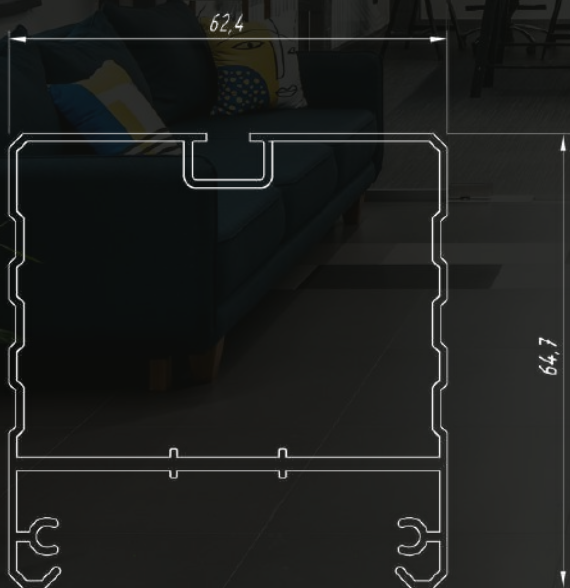

A modern office interior with a dark, industrial aesthetic. The ceiling features exposed ductwork and several long, linear LED light fixtures that cast a soft glow. In the foreground, a dark blue sofa with colorful cushions is visible. The background shows a glass-walled meeting room with tables and chairs. The overall atmosphere is sleek and contemporary.

inled.com.ua

LINEAR LIGHT INF-LED

BODY	ALUMINUM AW-6063
OPTIC	OPAL POLYCARBONATE
BODY COLOR (RAL)	On request
INGRESS PROTECTION	IP 42
SYSTEM POWER	up to 40 W per meter
POWER SUPPLY	HELVAR (Finland)
POWER FACTOR	>97
FLICKERING	1-3 %
LED SMD2835	SAMSUNG, SEUOL
COLOR TEMPERATURE	3000, 4000, 5000 K
STANDART	LM-80
COLOR RENDERING INDEX RA	>85-97 Ra
BEAM ANGLE	110°
WARRANTY	from 36 months
DIMENSIONS	H64xW63xL up to 6000 mm
MOUNTING OPTIONS	pendant, bracket