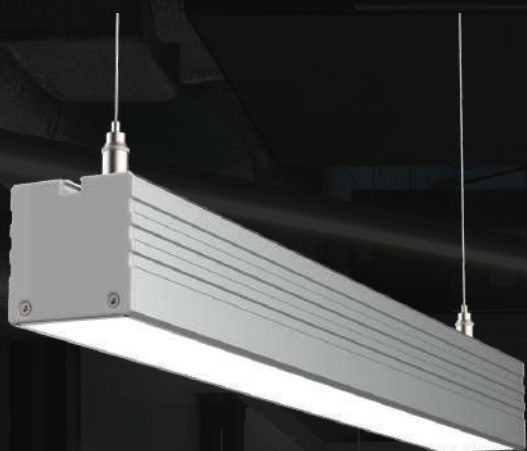

A modern office interior with a dark, industrial aesthetic. The ceiling features exposed ductwork and several long, linear LED light fixtures that cast a soft glow. In the foreground, a dark blue sofa with colorful cushions is visible. The background shows a glass-walled meeting room with tables and chairs. The overall atmosphere is sleek and contemporary.

inled.com.ua

LINEAR LIGHT INF-LED

BODY	ALUMINUM AW-6063
OPTIC	OPAL POLYCARBONATE
BODY COLOR (RAL)	On request
INGRESS PROTECTION	IP 42
SYSTEM POWER	up to 40 W per meter
POWER SUPPLY	HELVAR (Finland)
POWER FACTOR	>97
FLICKERING	1-3 %
LED SMD2835	SAMSUNG, SEUOL
COLOR TEMPERATURE	3000, 4000, 5000 K
STANDART	LM-80
COLOR RENDERING INDEX RA	>85-97 Ra
BEAM ANGLE	110°
WARRANTY	from 36 months
DIMENSIONS	H64xW63xL up to 6000 mm
MOUNTING OPTIONS	pendant, bracket