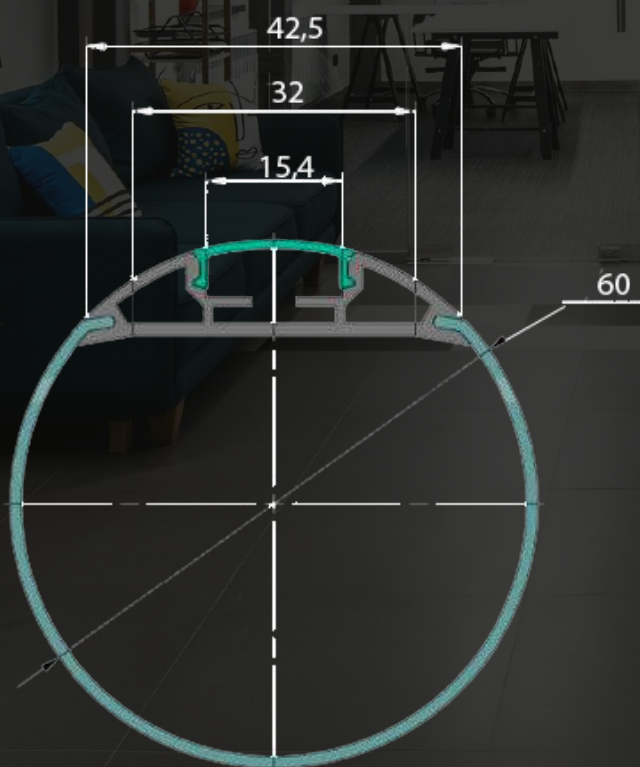

LINEAR LIGHT INF-LED-TUBE

BODY	ALUMINUM AW-6063
OPTIC	OPAL POLYCARBONATE
BODY COLOR (RAL)	On request
INGRESS PROTECTION	IP 42
SYSTEM POWER	up to 30 W per meter
POWER SUPPLY	HELVAR (Finland)
POWER FACTOR	>97
FLICKERING	1-3 %
LED SMD2835	SAMSUNG, SEUOL
COLOR TEMPERATURE	3000, 4000, 5000 K
STANDART	LM-80
COLOR RENDERING INDEX	85-97 Ra
LUMINOUS FLUX	ONE-SIDE/TWO-SIDE
BEAM ANGLE	270°
WARRANTY	from 36 months
DIMENSIONS	ø 60 mm
MOUNTING	pendant