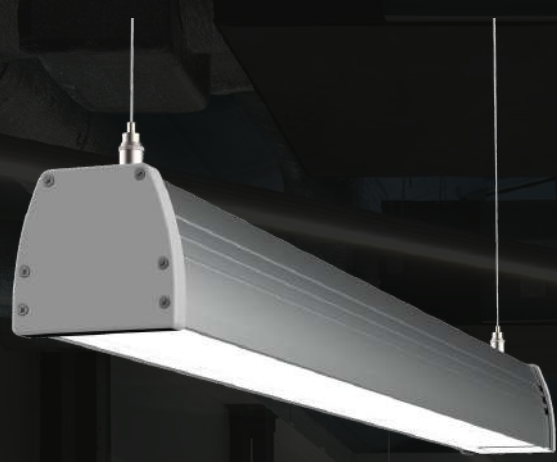

A modern office interior with a dark, industrial aesthetic. The ceiling features exposed ductwork and several long, linear LED light fixtures that cast a soft glow. In the foreground, a dark blue sofa with colorful cushions is visible. The background shows a glass-walled meeting room with tables and chairs. The overall atmosphere is sleek and contemporary.

inled.com.ua

LINEAR LIGHT INF-LED

BODY	ALUMINUM AW-6063
OPTIC	OPAL POLYCARBONATE
BODY COLOR (RAL)	On request
INGRESS PROTECTION	IP 42
SYSTEM POWER	up to 40 W per meter
POWER SUPPLY	HELVAR (Finland)
POWER FACTOR	>97
FLICKERING	1-3 %
LED SMD2835	SAMSUNG, SEUOL
COLOR TEMPERATURE	3000, 4000, 5000 K
STANDART	LM-80
COLOR RENDERING INDEX RA	>85-97 Ra
BEAM ANGLE	110°
WARRANTY	from 36 months
DIMENSIONS	H64xW63xL up to 6000 mm
MOUNTING OPTIONS	pendant, bracket

LINEAR LIGHT INF-LED-N

BODY	ALUMINUM AW-6063
OPTIC	OPAL POLYCARBONATE
BODY COLOR (RAL)	On request
INGRESS PROTECTION	IP 42
SYSTEM POWER	up to 40 W per meter
POWER SUPPLY	HELVAR (Finland)
POWER FACTOR	>97
FLICKERING	1-3 %
LED SMD2835	SAMSUNG, SEUOL
COLOR TEMPERATURE	3000, 4000, 5000 K
STANDART	LM-80
COLOR RENDERING INDEX	>85-97 Ra
BEAM ANGLE	110°
WARRANTY	from 36 months
DIMENSIONS	H70xW50xL up to 6000 mm
MOUNTING	pendant, bracket

LINEAR LIGHT INF-FCD

BODY	ALUMINUM AW-6063
OPTIC	CLEAR POLYCARBONATE
BODY COLOR (RAL)	On request
INGRESS PROTECTION	IP 65
SYSTEM POWER	up to 80 W per meter
POWER SUPPLY	HELVAR (Finland)
POWER FACTOR	>97
FLICKERING	1-3 %
LED SMD2835	SAMSUNG, SEUOL
COLOR TEMPERATURE	3000, 4000, 5000 K
STANDART	LM-80
COLOR RENDERING INDEX	>85 -97 Ra
BEAM ANGLE	120°
WARRANTY	from 36 months
DIMENSIONS	H74xW80xL up to 3000 mm
MOUNTING	pendant, bracket