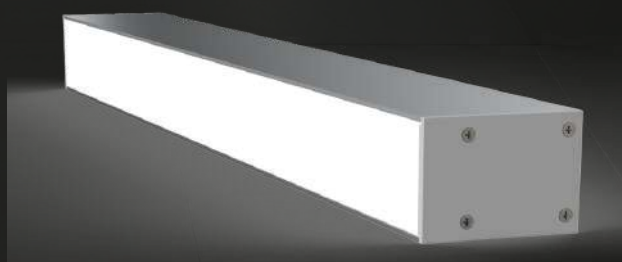

A modern office interior with a dark, industrial aesthetic. The ceiling features exposed ductwork and several long, linear LED light fixtures that cast a soft glow. In the foreground, a dark blue sofa with colorful cushions is visible. The background shows a glass-walled meeting room with tables and chairs. The overall atmosphere is sleek and contemporary.

inled.com.ua

LINEAR LIGHT INF-LED

BODY	ALUMINUM AW-6063
OPTIC	OPAL POLYCARBONATE
BODY COLOR (RAL)	On request
INGRESS PROTECTION	IP 42
SYSTEM POWER	up to 40 W per meter
POWER SUPPLY	HELVAR (Finland)
POWER FACTOR	>97
FLICKERING	1-3 %
LED SMD2835	SAMSUNG, SEUOL
COLOR TEMPERATURE	3000, 4000, 5000 K
STANDART	LM-80
COLOR RENDERING INDEX RA	>85-97 Ra
BEAM ANGLE	110°
WARRANTY	from 36 months
DIMENSIONS	H64xW63xL up to 6000 mm
MOUNTING OPTIONS	pendant, bracket

LINEAR LIGHT INF-LED-N

BODY	ALUMINUM AW-6063
OPTIC	OPAL POLYCARBONATE
BODY COLOR (RAL)	On request
INGRESS PROTECTION	IP 42
SYSTEM POWER	up to 40 W per meter
POWER SUPPLY	HELVAR (Finland)
POWER FACTOR	>97
FLICKERING	1-3 %
LED SMD2835	SAMSUNG, SEUOL
COLOR TEMPERATURE	3000, 4000, 5000 K
STANDART	LM-80
COLOR RENDERING INDEX	>85-97 Ra
BEAM ANGLE	110°
WARRANTY	from 36 months
DIMENSIONS	H70xW50xL up to 6000 mm
MOUNTING	pendant, bracket

LINEAR LIGHT INF-FCD

BODY	ALUMINUM AW-6063
OPTIC	CLEAR POLYCARBONATE
BODY COLOR (RAL)	On request
INGRESS PROTECTION	IP 65
SYSTEM POWER	up to 80 W per meter
POWER SUPPLY	HELVAR (Finland)
POWER FACTOR	>97
FLICKERING	1-3 %
LED SMD2835	SAMSUNG, SEUOL
COLOR TEMPERATURE	3000, 4000, 5000 K
STANDART	LM-80
COLOR RENDERING INDEX	>85 -97 Ra
BEAM ANGLE	120°
WARRANTY	from 36 months
DIMENSIONS	H74xW80xL up to 3000 mm
MOUNTING	pendant, bracket