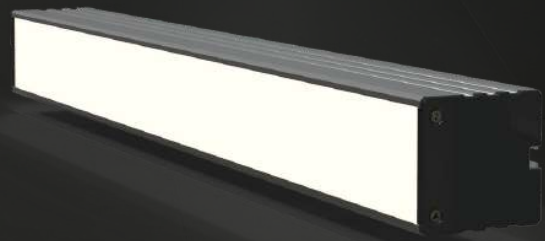

A modern office interior with a dark, industrial aesthetic. The ceiling features exposed ductwork and several long, linear LED light fixtures that cast a soft glow. In the foreground, a dark blue sofa with colorful cushions is visible. The background shows a glass-walled meeting room with tables and chairs. The overall atmosphere is sleek and contemporary.

inled.com.ua

LINEAR LIGHT INF-LED

BODY	ALUMINUM AW-6063
OPTIC	OPAL POLYCARBONATE
BODY COLOR (RAL)	On request
INGRESS PROTECTION	IP 42
SYSTEM POWER	up to 40 W per meter
POWER SUPPLY	HELVAR (Finland)
POWER FACTOR	>97
FLICKERING	1-3 %
LED SMD2835	SAMSUNG, SEUOL
COLOR TEMPERATURE	3000, 4000, 5000 K
STANDART	LM-80
COLOR RENDERING INDEX RA	>85-97 Ra
BEAM ANGLE	110°
WARRANTY	from 36 months
DIMENSIONS	H64xW63xL up to 6000 mm
MOUNTING OPTIONS	pendant, bracket

LINEAR LIGHT INF-LED-N

BODY	ALUMINUM AW-6063
OPTIC	OPAL POLYCARBONATE
BODY COLOR (RAL)	On request
INGRESS PROTECTION	IP 42
SYSTEM POWER	up to 40 W per meter
POWER SUPPLY	HELVAR (Finland)
POWER FACTOR	>97
FLICKERING	1-3 %
LED SMD2835	SAMSUNG, SEUOL
COLOR TEMPERATURE	3000, 4000, 5000 K
STANDART	LM-80
COLOR RENDERING INDEX	>85-97 Ra
BEAM ANGLE	110°
WARRANTY	from 36 months
DIMENSIONS	H70xW50xL up to 6000 mm
MOUNTING	pendant, bracket

LINEAR LIGHT INF-FCD

BODY	ALUMINUM AW-6063
OPTIC	CLEAR POLYCARBONATE
BODY COLOR (RAL)	On request
INGRESS PROTECTION	IP 65
SYSTEM POWER	up to 80 W per meter
POWER SUPPLY	HELVAR (Finland)
POWER FACTOR	>97
FLICKERING	1-3 %
LED SMD2835	SAMSUNG, SEUOL
COLOR TEMPERATURE	3000, 4000, 5000 K
STANDART	LM-80
COLOR RENDERING INDEX	>85 -97 Ra
BEAM ANGLE	120°
WARRANTY	from 36 months
DIMENSIONS	H74xW80xL up to 3000 mm
MOUNTING	pendant, bracket