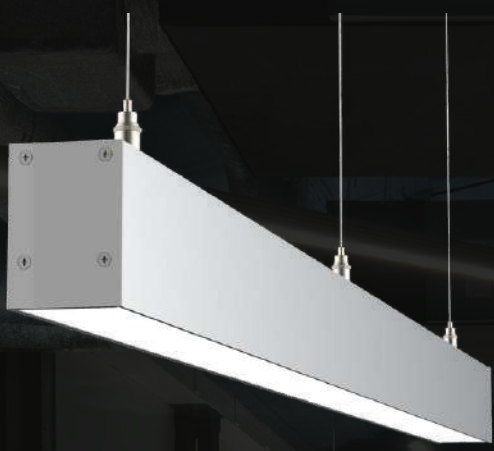

LINEAR LIGHT INF-LED-N-TRUNK