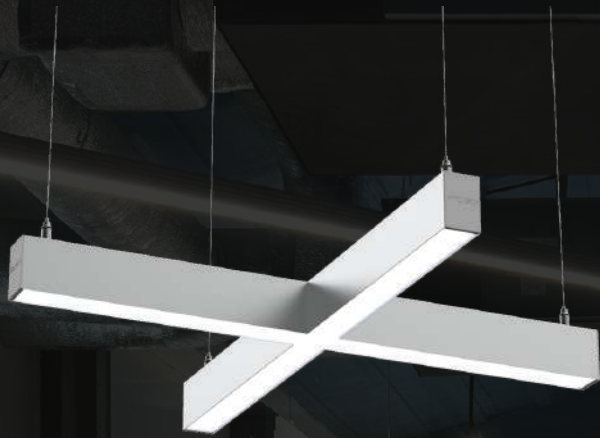

LINEAR LIGHT INF-LED-N-CROSS

BODY	ALUMINUM AW-6063
OPTIC	OPAL POLYCARBONATE
BODY COLOR (RAL)	On request
INGRESS PROTECTION	IP 20
SYSTEM POWER	up to 40 W per meter
POWER SUPPLY	HELVAR (Finland)
POWER FACTOR	>97
FLICKERING	1-3 %
LED SMD2835	SAMSUNG, SEUOL
COLOR TEMPERATURE	3000, 4000, 5000 K
STANDART	LM-80
COLOR RENDERING INDEX	85-97 Ra
LIGHT DISTRIBUTION	DIFFUSE
BEAM ANGLE	110°
WARRANTY	from 36 months
DIMENSIONS	H70xW50
MOUNTING	pendant