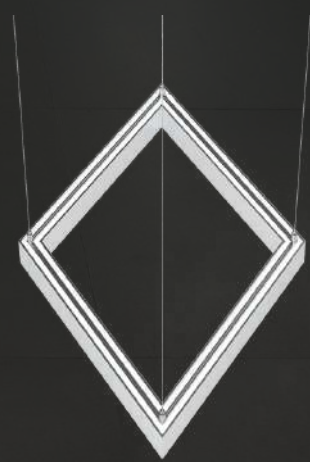

BODY	ALUMINUM AW-6063
OPTIC	OPAL POLYCARBONATE
BODY COLOR (RAL)	On request
INGRESS PROTECTION	IP 20
SYSTEM POWER	up to 40 W per meter
POWER SUPPLY	HELVAR (Finland)
POWER FACTOR	>97
FLICKERING	1-3 %
LED SMD2835	SAMSUNG, SEUOL
COLOR TEMPERATURE	3000, 4000, 5000 K
STANDART	LM-80
COLOR RENDERING INDEX	85-97 Ra
LIGHT DISTRIBUTION	DIFFUSE
BEAM ANGLE	110°
WARRANTY	from 36 months
DIMENSIONS	H70xW50
MOUNTING	pendant