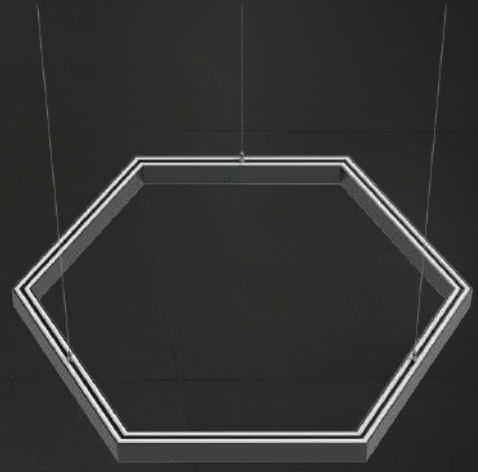

A modern office interior with a dark, industrial aesthetic. The ceiling features exposed ductwork and several long, linear LED light fixtures that cast a soft glow. In the foreground, a dark blue sofa with colorful cushions is visible. The background shows a glass-walled meeting room with tables and chairs. The overall atmosphere is sleek and contemporary.

LINEAR LIGHT INF-LED-N-3C

BODY	ALUMINUM AW-6063
OPTIC	OPAL POLYCARBONATE
BODY COLOR (RAL)	On request
INGRESS PROTECTION	IP 20
SYSTEM POWER	up to 40 W per meter
POWER SUPPLY	HELVAR (Finland)
POWER FACTOR	>97
FLICKERING	1-3 %
LED SMD2835	SAMSUNG, SEUOL
COLOR TEMPERATURE	3000, 4000, 5000 K
STANDART	LM-80
COLOR RENDERING INDEX	85-97 Ra
LIGHT DISTRIBUTION	DIFFUSE
BEAM ANGLE	110°
WARRANTY	from 36 months
DIMENSIONS	H70xW50
MOUNTING	pendant

LINEAR LIGHT INF-LED-N-6C

BODY	ALUMINUM AW-6063
OPTIC	OPAL POLYCARBONATE
BODY COLOR (RAL)	On request
INGRESS PROTECTION	IP 20
SYSTEM POWER	up to 40 W per meter
POWER SUPPLY	HELVAR (Finland)
POWER FACTOR	>97
FLICKERING	1-3 %
LED SMD2835	SAMSUNG, SEUOL
COLOR TEMPERATURE	3000, 4000, 5000 K
STANDART	LM-80
COLOR RENDERING INDEX	85-97 Ra
LIGHT DISTRIBUTION	DIFFUSE
BEAM ANGLE	110°
WARRANTY	from 36 months
DIMENSIONS	H70xW50
MOUNTING	pendant