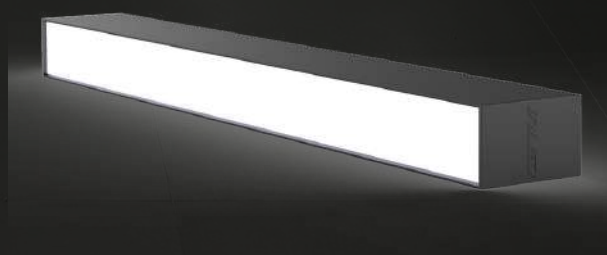

BODY	ALUMINUM AW-6063
OPTIC	OPAL POLYCARBONATE
BODY COLOR (RAL)	On request
INGRESS PROTECTION	IP 42
SYSTEM POWER	up to 40 W per meter
POWER SUPPLY	HELVAR (Finland)
POWER FACTOR	>97
FLICKERING	1-3 %
LED SMD2835	SAMSUNG, SEUOL
COLOR TEMPERATURE	3000, 4000, 5000 K
STANDART	LM-80
COLOR RENDERING INDEX	>85-97 Ra
BEAM ANGLE	110°
LUMINOUS FLUX	ONE-SIDE/TWO-SIDE
WARRANTY	from 36 months
DIMENSIONS	H70xW46xL up to 6000 mm
MOUNTING	pendant, bracket