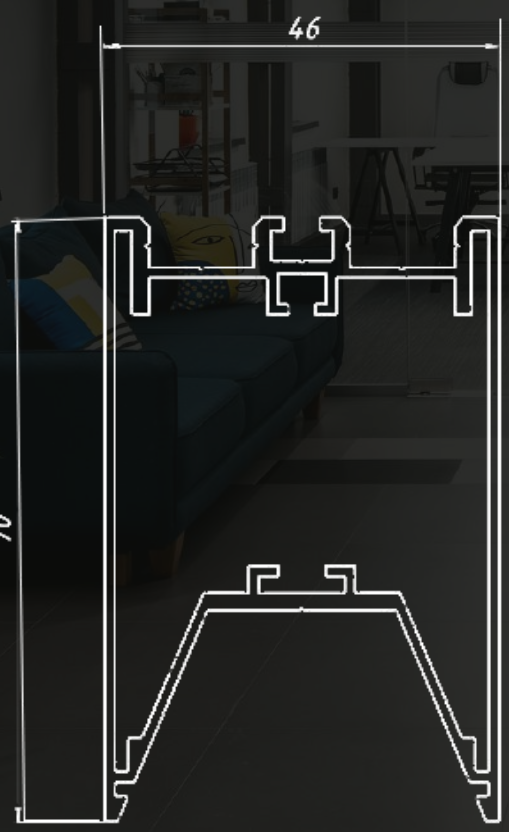

LINEAR LIGHT INF-LED-D