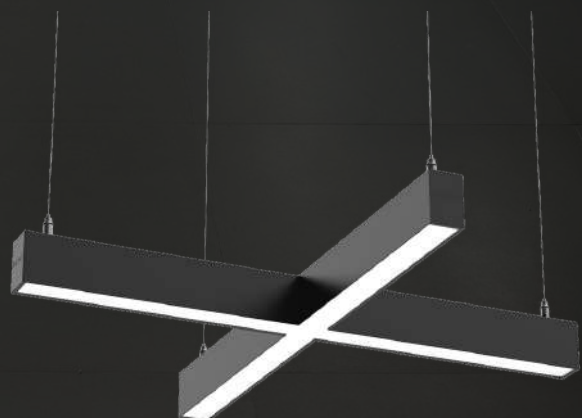

LINEAR LIGHT INF-LED-N-CROSS

BODY	ALUMINUM AW-6063
OPTIC	OPAL POLYCARBONATE
BODY COLOR (RAL)	On request
INGRESS PROTECTION	IP 20
SYSTEM POWER	up to 40 W per meter
POWER SUPPLY	HELVAR (Finland)
POWER FACTOR	>97
FLICKERING	1-3 %
LED SMD2835	SAMSUNG, SEUOL
COLOR TEMPERATURE	3000, 4000, 5000 K
STANDART	LM-80
COLOR RENDERING INDEX	85-97 Ra
LIGHT DISTRIBUTION	DIFFUSE
BEAM ANGLE	110°
WARRANTY	from 36 months
DIMENSIONS	H70xW50
MOUNTING	pendant