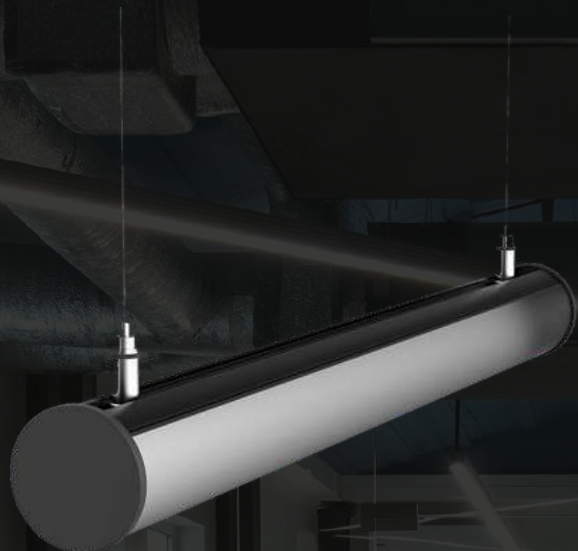

LINEAR LIGHT INF-LED-TUBE

BODY	ALUMINUM AW-6063
OPTIC	OPAL POLYCARBONATE
BODY COLOR (RAL)	On request
INGRESS PROTECTION	IP 42
SYSTEM POWER	up to 30 W per meter
POWER SUPPLY	HELVAR (Finland)
POWER FACTOR	>97
FLICKERING	1-3 %
LED SMD2835	SAMSUNG, SEUOL
COLOR TEMPERATURE	3000, 4000, 5000 K
STANDART	LM-80
COLOR RENDERING INDEX	85-97 Ra
LUMINOUS FLUX	ONE-SIDE/TWO-SIDE
BEAM ANGLE	270°
WARRANTY	from 36 months
DIMENSIONS	ø 60 mm
MOUNTING	pendant