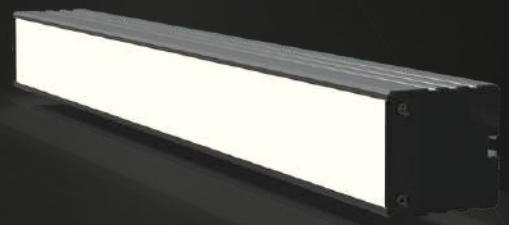

LINEAR LIGHT INF-LED-N

BODY	ALUMINUM AW-6063
OPTIC	OPAL POLYCARBONATE
BODY COLOR (RAL)	On request
INGRESS PROTECTION	IP 42
SYSTEM POWER	up to 40 W per meter
POWER SUPPLY	HELVAR (Finland)
POWER FACTOR	>97
FLICKERING	1-3 %
LED SMD2835	SAMSUNG, SEUOL
COLOR TEMPERATURE	3000, 4000, 5000 K
STANDART	LM-80
COLOR RENDERING INDEX	>85-97 Ra
BEAM ANGLE	110°
WARRANTY	from 36 months
DIMENSIONS	H70xW50xL up to 6000 mm
MOUNTING	pendant, bracket

LINEAR LIGHT INF-FCD

BODY	ALUMINUM AW-6063
OPTIC	CLEAR POLYCARBONATE
BODY COLOR (RAL)	On request
INGRESS PROTECTION	IP 65
SYSTEM POWER	up to 80 W per meter
POWER SUPPLY	HELVAR (Finland)
POWER FACTOR	>97
FLICKERING	1-3 %
LED SMD2835	SAMSUNG, SEUOL
COLOR TEMPERATURE	3000, 4000, 5000 K
STANDART	LM-80
COLOR RENDERING INDEX	>85 -97 Ra
BEAM ANGLE	120°
WARRANTY	from 36 months
DIMENSIONS	H74xW80xL up to 3000 mm
MOUNTING	pendant, bracket

LINEAR LIGHT INF-FCD-LENS

BODY	ALUMINUM AW-6063
OPTIC	LENS
BODY COLOR (RAL)	On request
INGRESS PROTECTION	IP 65
SYSTEM POWER	up to 80 W per meter
POWER SUPPLY	Mean Well
POWER FACTOR	>97
FLICKERING	1-3 %
LED SMD2835	SEUOL
COLOR TEMPERATURE	3000, 4000, 5000 K
STANDART	LM-80
COLOR RENDERING INDEX	>85-97 Ra
BEAM ANGLE	to order
WARRANTY	from 36 months
DIMENSIONS	H74xW80xL up to 3000 mm
MOUNTING	pendant, bracket

LINEAR LIGHT INF-LED-TRUNK

BODY	ALUMINUM AW-6063
OPTIC	OPAL POLYCARBONATE
BODY COLOR (RAL)	On request
INGRESS PROTECTION	IP 20
SYSTEM POWER	up to 40 W per meter
POWER SUPPLY	HELVAR (Finland)
POWER FACTOR	>97
FLICKERING	1-3 %
LED SMD2835	SAMSUNG, SEUOL
COLOR TEMPERATURE	3000, 4000, 5000 K
STANDART	LM-80
COLOR RENDERING INDEX	>85-97 Ra
BEAM ANGLE	110°
WARRANTY	from 36 months
DIMENSIONS	H64xW63xTrunk
MOUNTING	pendant