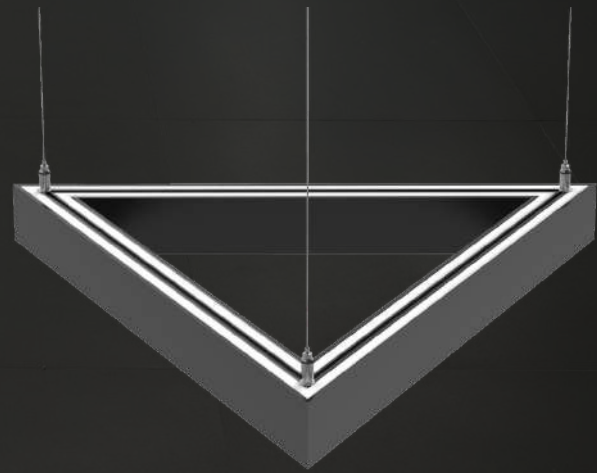

BODY	ALUMINUM AW-6063
OPTIC	OPAL POLYCARBONATE
BODY COLOR (RAL)	On request
INGRESS PROTECTION	IP 20
SYSTEM POWER	up to 40 W per meter
POWER SUPPLY	HELVAR (Finland)
POWER FACTOR	>97
FLICKERING	1-3 %
LED SMD2835	SAMSUNG, SEUOL
COLOR TEMPERATURE	3000, 4000, 5000 K
STANDART	LM-80
COLOR RENDERING INDEX	85-97 Ra
LIGHT DISTRIBUTION	DIFFUSE
BEAM ANGLE	110°
WARRANTY	from 36 months
DIMENSIONS	H70xW50
MOUNTING	pendant